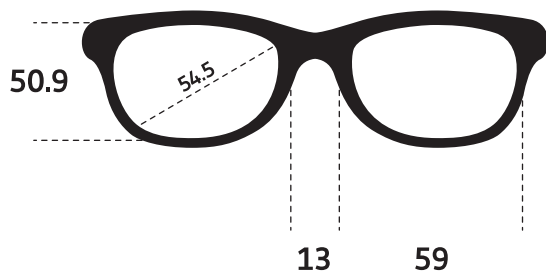

RB4125

Ray-Ban

RB4125

Shape: PILOT
Coating material: PLASTIC
Arms: PLASTIC
Bridge design: STANDARD
Base: 6
RX-Ready: ADJUSTABLE

Photo of a product in this range. Colours and exact sizes may vary.

Caliber	Bridge	Lens height	Lens diameter	Arm length
59	13.0	50.9	54.5	140.0

**All sizes in millimeters (mm).*

***Use size diagram as reference. Doesn't have to be similar to the design.*