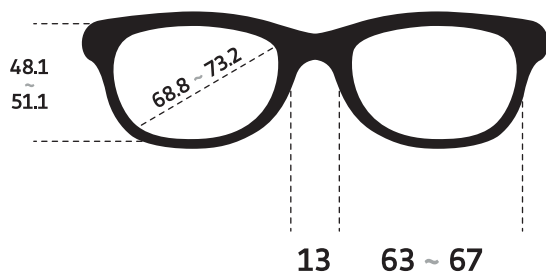

RB3386

Ray-Ban

RB3386

Shape: PILOT
Coating material: METAL
Arms: PLASTIC
Bridge design: STANDARD
Base: 8
RX-Ready: NOT ADJUSTABLE

Photo of a product in this range. Colours and exact sizes may vary.

Caliber	Bridge	Lens height	Lens diameter	Arm length
63	13.0	48.1	68.8	130.0
67	13.0	51.1	73.2	130.0

**All sizes in millimeters (mm).*

***Use size diagram as reference. Doesn't have to be similar to the design.*