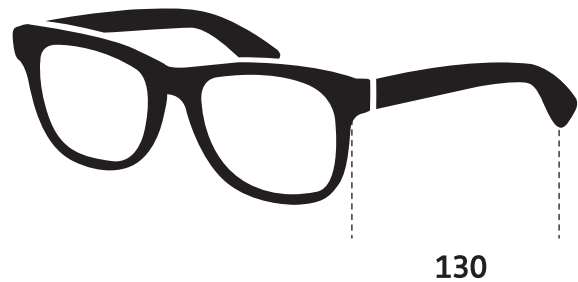

RB3386

Ray-Ban

RB3386

Shape: PILOT
Coating material: METAL
Arms: PLASTIC
Bridge design: STANDARD
Base: 8
RX-Ready: NOT ADJUSTABLE

Photo of a product in this range. Colours and exact sizes may vary.

Caliber	Bridge	Lens height	Lens diameter	Arm length
63	13.0	48.1	68.8	130.0
67	13.0	51.1	73.2	130.0

**All sizes in millimeters (mm).*

***Use size diagram as reference. Doesn't have to be similar to the design.*