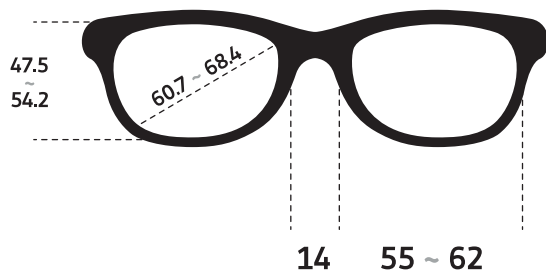

**RB3025**

Ray-Ban

**RB3025**

Shape: PILOT  
Coating material: METAL  
Arms: METAL  
Bridge design: STANDARD  
Base: 6  
RX-Ready: ADJUSTABLE

Photo of a product in this range. Colours and exact sizes may vary.

Caliber	Bridge	Lens height	Lens diameter	Arm length
55	14.0	47.5	60.7	135.0
58	14.0	50.1	64.1	135.0
62	14.0	54.2	68.4	140.0

\*All sizes in millimeters (mm).

\*\*Use size diagram as reference. Doesn't have to be similar to the design.