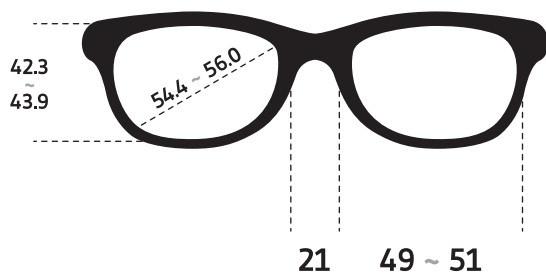

RB3016

Ray-Ban

RB3016

Shape: SQUARE
Coating material: PLASTIC
Arms: PLASTIC
Bridge design: STANDARD
Base: 6
RX-Ready: ADJUSTABLE

Photo of a product in this range. Colours and exact sizes may vary.

| Caliber | Bridge | Lens height | Lens diameter | Arm length |
|---------|--------|-------------|---------------|------------|
| 49 | 21.0 | 42.3 | 54.4 | 140.0 |
| 51 | 21.0 | 43.9 | 56.0 | 145.0 |

*All sizes in millimeters (mm).

**Use size diagram as reference. Doesn't have to be similar to the design.