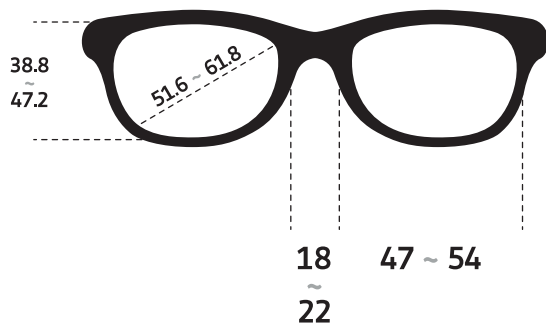

RB2140

Ray-Ban

RB2140

Shape: SQUARE
Coating material: PLASTIC
Arms: PLASTIC
Bridge design: STANDARD
Base: 6
RX-Ready: ADJUSTABLE

Photo of a product in this range. Colours and exact sizes may vary.

Caliber	Bridge	Lens height	Lens diameter	Arm length
47	22.0	38.8	51.6	145.0
50	22.0	41.0	54.8	150.0
54	18.0	47.2	61.8	150.0

*All sizes in millimeters (mm).

**Use size diagram as reference. Doesn't have to be similar to the design.