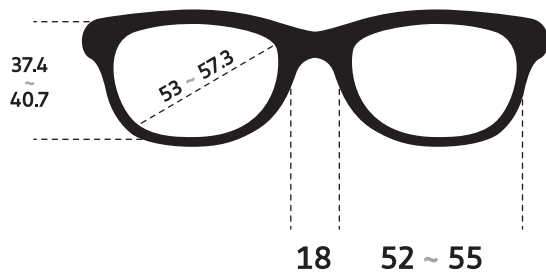

**RB2132**

*Ray-Ban*

**RB2132**

Shape: SQUARE  
Coating material: PLASTIC  
Arms: PLASTIC  
Bridge design: STANDARD  
Base: 6  
RX-Ready: ADJUSTABLE

*Photo of a product in this range. Colours and exact sizes may vary.*

| Caliber | Bridge | Lens height | Lens diameter | Arm length |
|---------|--------|-------------|---------------|------------|
| 52      | 18.0   | 37.4        | 53.0          | 145.0      |
| 55      | 18.0   | 40.7        | 57.3          | 145.0      |

*\*All sizes in millimeters (mm).*

*\*\*Use size diagram as reference. Doesn't have to be similar to the design.*